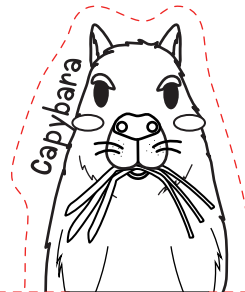

Blank dashed red rectangular box for labeling the gorilla.

Blank dashed red rectangular box for labeling the jaguar.

Blank dashed red rectangular box for labeling the sloth.

Blank dashed red rectangular box for labeling the toucan.

Blank dashed red rectangular box for labeling the scarlet macaw.

Blank dashed-line box for labeling the gorilla.

Blank dashed-line box for labeling the jaguar.

Blank dashed-line box for labeling the sloth.

Blank dashed-line box for labeling the toucan.

Blank dashed-line box for labeling the scarlet macaw.

Blank dashed-line box for labeling the red-eyed tree frog.

Blank dashed-line box for labeling the giant otter.