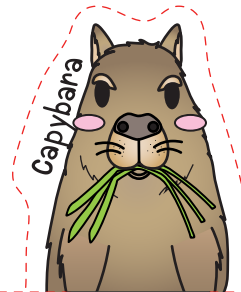

Blank dashed red rectangular box for labeling the gorilla.

Blank dashed red rectangular box for labeling the jaguar.

Blank dashed red rectangular box for labeling the sloth.

Blank dashed red rectangular box for labeling the toucan.

Blank dashed red rectangular box for labeling the scarlet macaw.

Blank dashed-line box for labeling the gorilla.

Blank dashed-line box for labeling the jaguar.

Blank dashed-line box for labeling the sloth.

Blank dashed-line box for labeling the toucan.

Blank dashed-line box for labeling the scarlet macaw.

Blank dashed-line box for labeling the red-eyed tree frog.

Blank dashed-line box for labeling the giant otter.

Blank dashed-line box for labeling the blue morpho butterfly.

Blank dashed-line box for labeling the capybara.

Blank dashed-line box for labeling the poison dart frog.